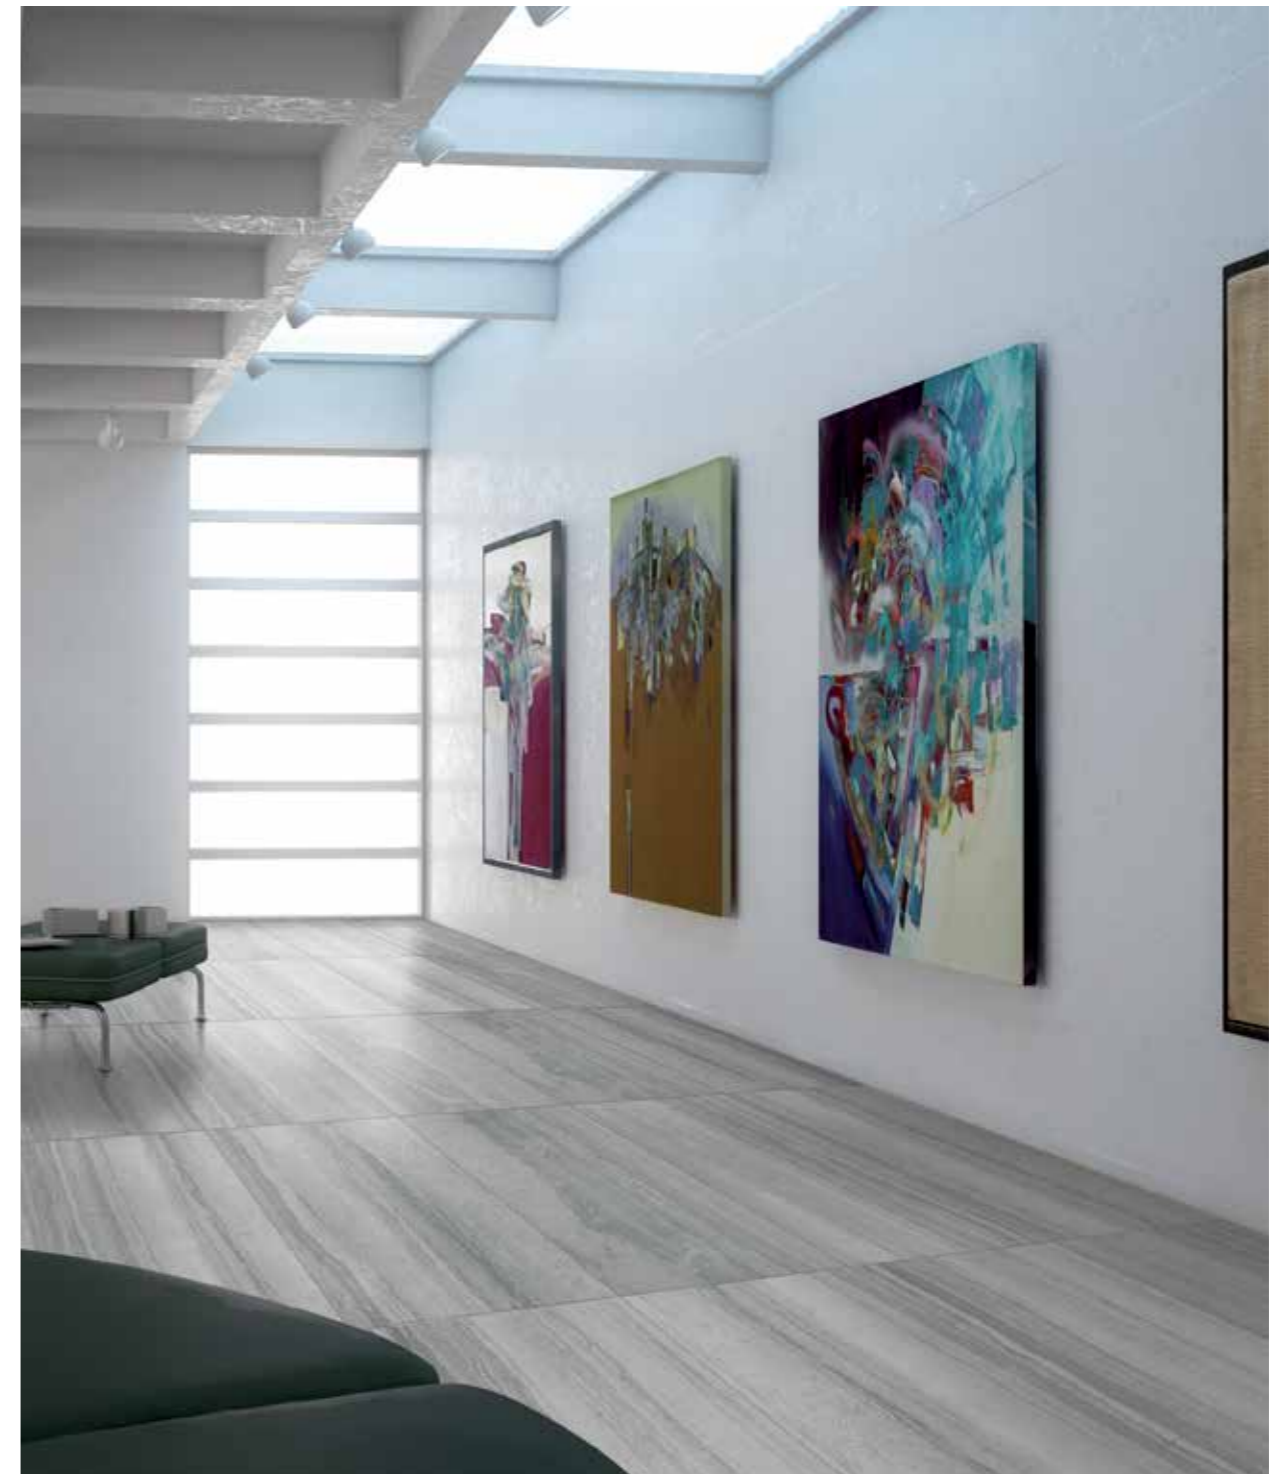

MARBLE STONE PIETRA GREY SATINADO 60 X 120 CM (24" X 48")